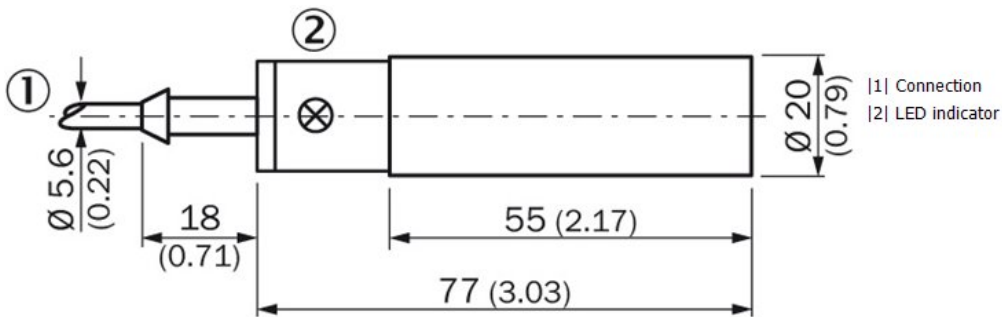

Installation note

A:	20 mm
B:	40 mm
C:	20 mm
D:	30 mm
E:	20 mm
F:	80 mm
Remark:	Associated graphic see "Installation"

Installation note

Dimensional drawing

All dimensions in mm (inch)

Connection diagram

Connection type