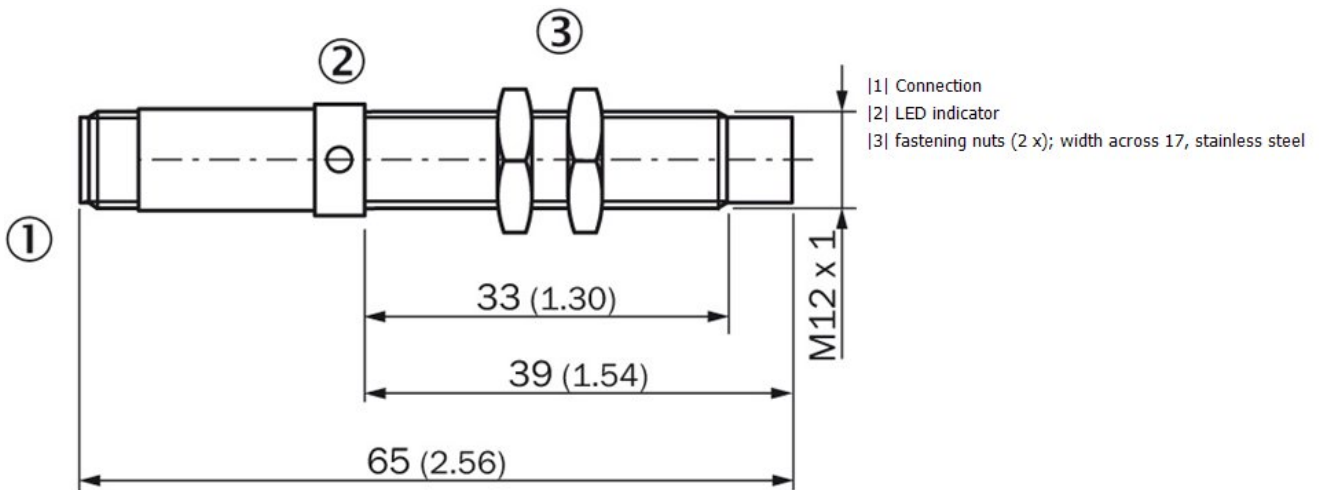

Hysteresis:	1 % ... 20 %
Repeatability:	5 % ^{2) 3)}
Temperature drift (of Sr):	± 10 %
EMC:	According to EN 60947-5-2
Output current I _a :	≤ 200 mA
Short-circuit protection:	✓
Reverse polarity protection:	✓
Power-up pulse protection:	✓
Shock/vibration:	30 g, 11 ms/10 Hz ... 55 Hz, 1 mm
Ambient operating temperature:	-40 °C ... 80 °C ⁴⁾
Housing material:	Stainless steel, Stainless steel V4A (1.4404, 316L)
Housing cap material:	PPS
Housing length:	65 mm
Thread length:	33 mm
Tightening torque, max.:	20 Nm

Installation note

A:	12 mm
B:	24 mm
C:	12 mm
D:	24 mm
E:	12 mm
F:	64 mm
Remark:	Associated graphic see "Installation"

Installation note

Dimensional drawing

All dimensions in mm (inch)

Connection diagram

Connection type