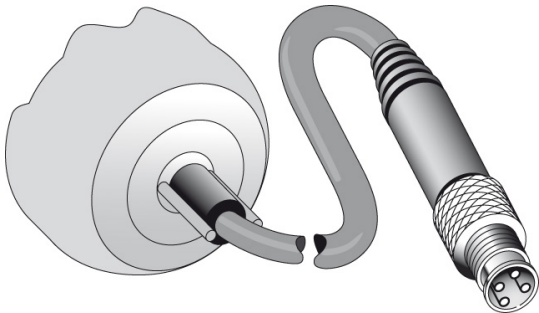

Connection type