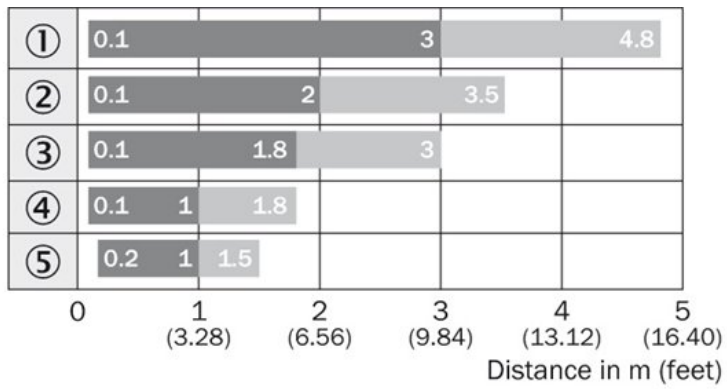

Dimensional drawing

Connection diagram

Characteristic curve

- [1] PL80A
- [2] P250
- [3] PL40A
- [4] PL20A
- [5] Reflective tape REF-Plus

Sensing range diagram

- |1| PL80A
- |2| P250
- |3| PL40A
- |4| PL20A
- |5| Reflective tape REF-Plus