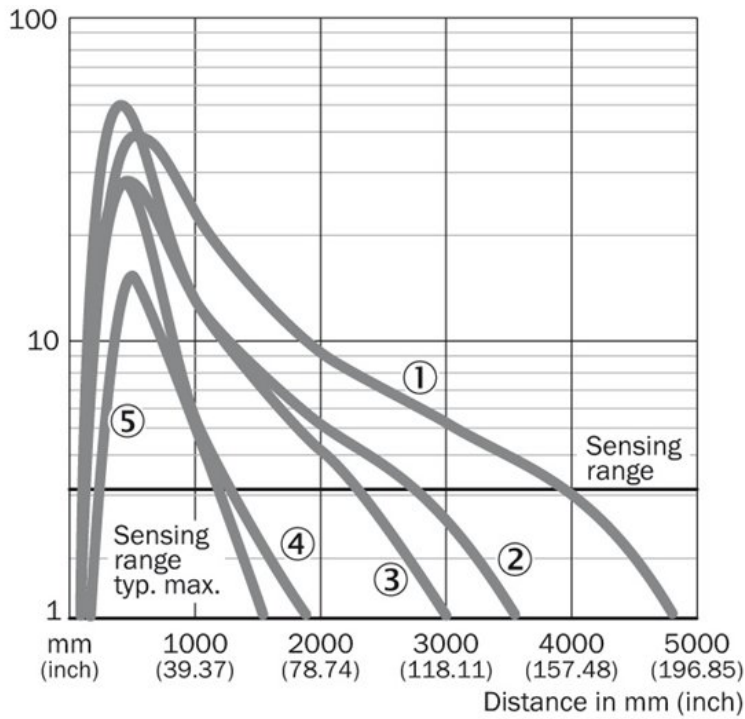

Features

Sensor/detection principle:	Photoelectric retro-reflective sensor, Standard optics
Housing design (light emission):	Hybrid
Housing length:	25 mm
Sensing range max.:	0.1 m ... 4.8 m ¹⁾
Sensing range:	0.1 m ... 3 m ²⁾
Type of light:	Visible red light
Light source:	LED ³⁾
Wave length:	660 nm
Light spot size (distance):	125 mm (1 m)

Housing material: Glass fiber reinforced ABS plastic, Plastic
 Enclosure rating: IP 67
 Ambient operating temperature: -25 °C ... 50 °C
 Ambient storage temperature: -40 °C ... 70 °C

1) Limit values 2) May not exceed or fall short of V_S tolerances 3) Without load 4) With light/dark ratio 1:1 5) Do not bend below 0 °C 6) A = V_S connections reverse-polarity protected 7) D = outputs overcurrent and short-circuit protected 8) Reference voltage: 50 V DC

Dimensional drawing

Connection diagram

Characteristic curve

- [1] PL80A
- [2] P250
- [3] PL40A
- [4] PL20A
- [5] Reflective tape REF-Plus

Sensing range diagram

- |1| PL80A
- |2| P250
- |3| PL40A
- |4| PL20A
- |5| Reflective tape REF-Plus