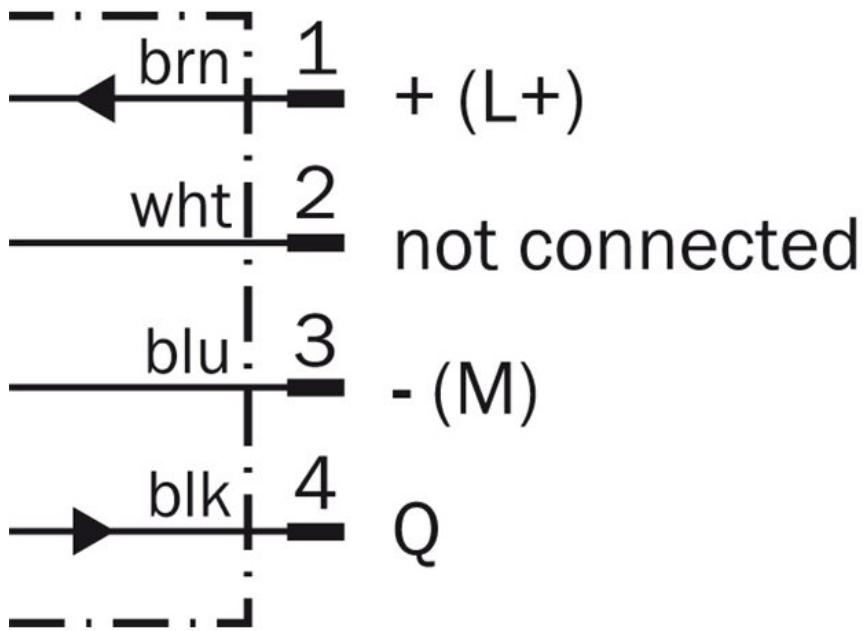

Connection diagram