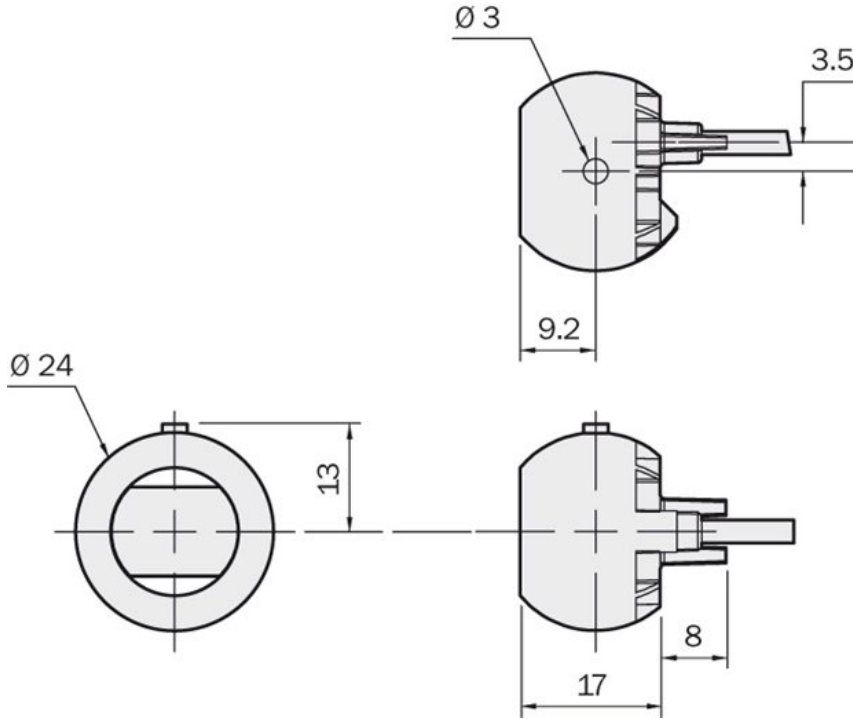

Features

Sensor/detection principle:	Photoelectric retro-reflective sensor, Standard optics
Housing design (light emission):	Hybrid
Housing length:	25 mm
Sensing range max.:	0.1 m ... 4.8 m ¹⁾
Sensing range:	0.1 m ... 3 m ²⁾
Type of light:	Visible red light
Light source:	LED ³⁾
Wave length:	660 nm
Light spot size (distance):	125 mm (1 m)

^{1) 2)} PL80A ³⁾ Average service life of 100,000 h at T_A = +25 °C

Mechanics/electronics

Supply voltage:	10 V DC ... 30 V DC ¹⁾
Ripple:	< 5 Vpp ²⁾
Power consumption:	< 20 mA ³⁾
Switching output:	PNP
Switching output:	Dark switching
Output current I _{max.} :	50 mA
Switching frequency:	± 400 Hz ⁴⁾
Connection type:	Cable with connector M12, 4-pin, 2 m ⁵⁾
Circuit protection::	A, D ^{6) 7)}
Protection class:	III ⁸⁾
Polarisation filter:	✓

Dimensional drawing

Connection diagram

Characteristic curve

- [1] PL80A
- [2] P250
- [3] PL40A
- [4] PL20A
- [5] Reflective tape REF-Plus

Sensing range diagram

- |1| PL80A
- |2| P250
- |3| PL40A
- |4| PL20A
- |5| Reflective tape REF-Plus